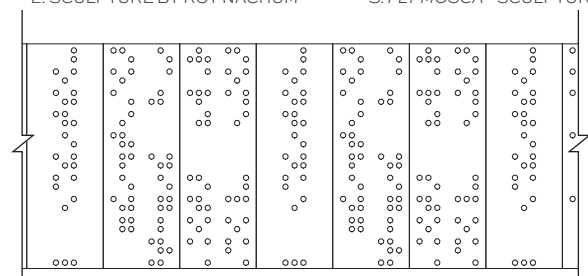

FIRST FLOOR PLAN

(ABOVE)

2. SCULPTURE BY ROY NACHUM

3. FLY MOSCA - SCULPTURE BY FEDERICO URIBE

1. BRAILLE SIDEWALK

SIMILAR ART WORK BY ROY NACHUM