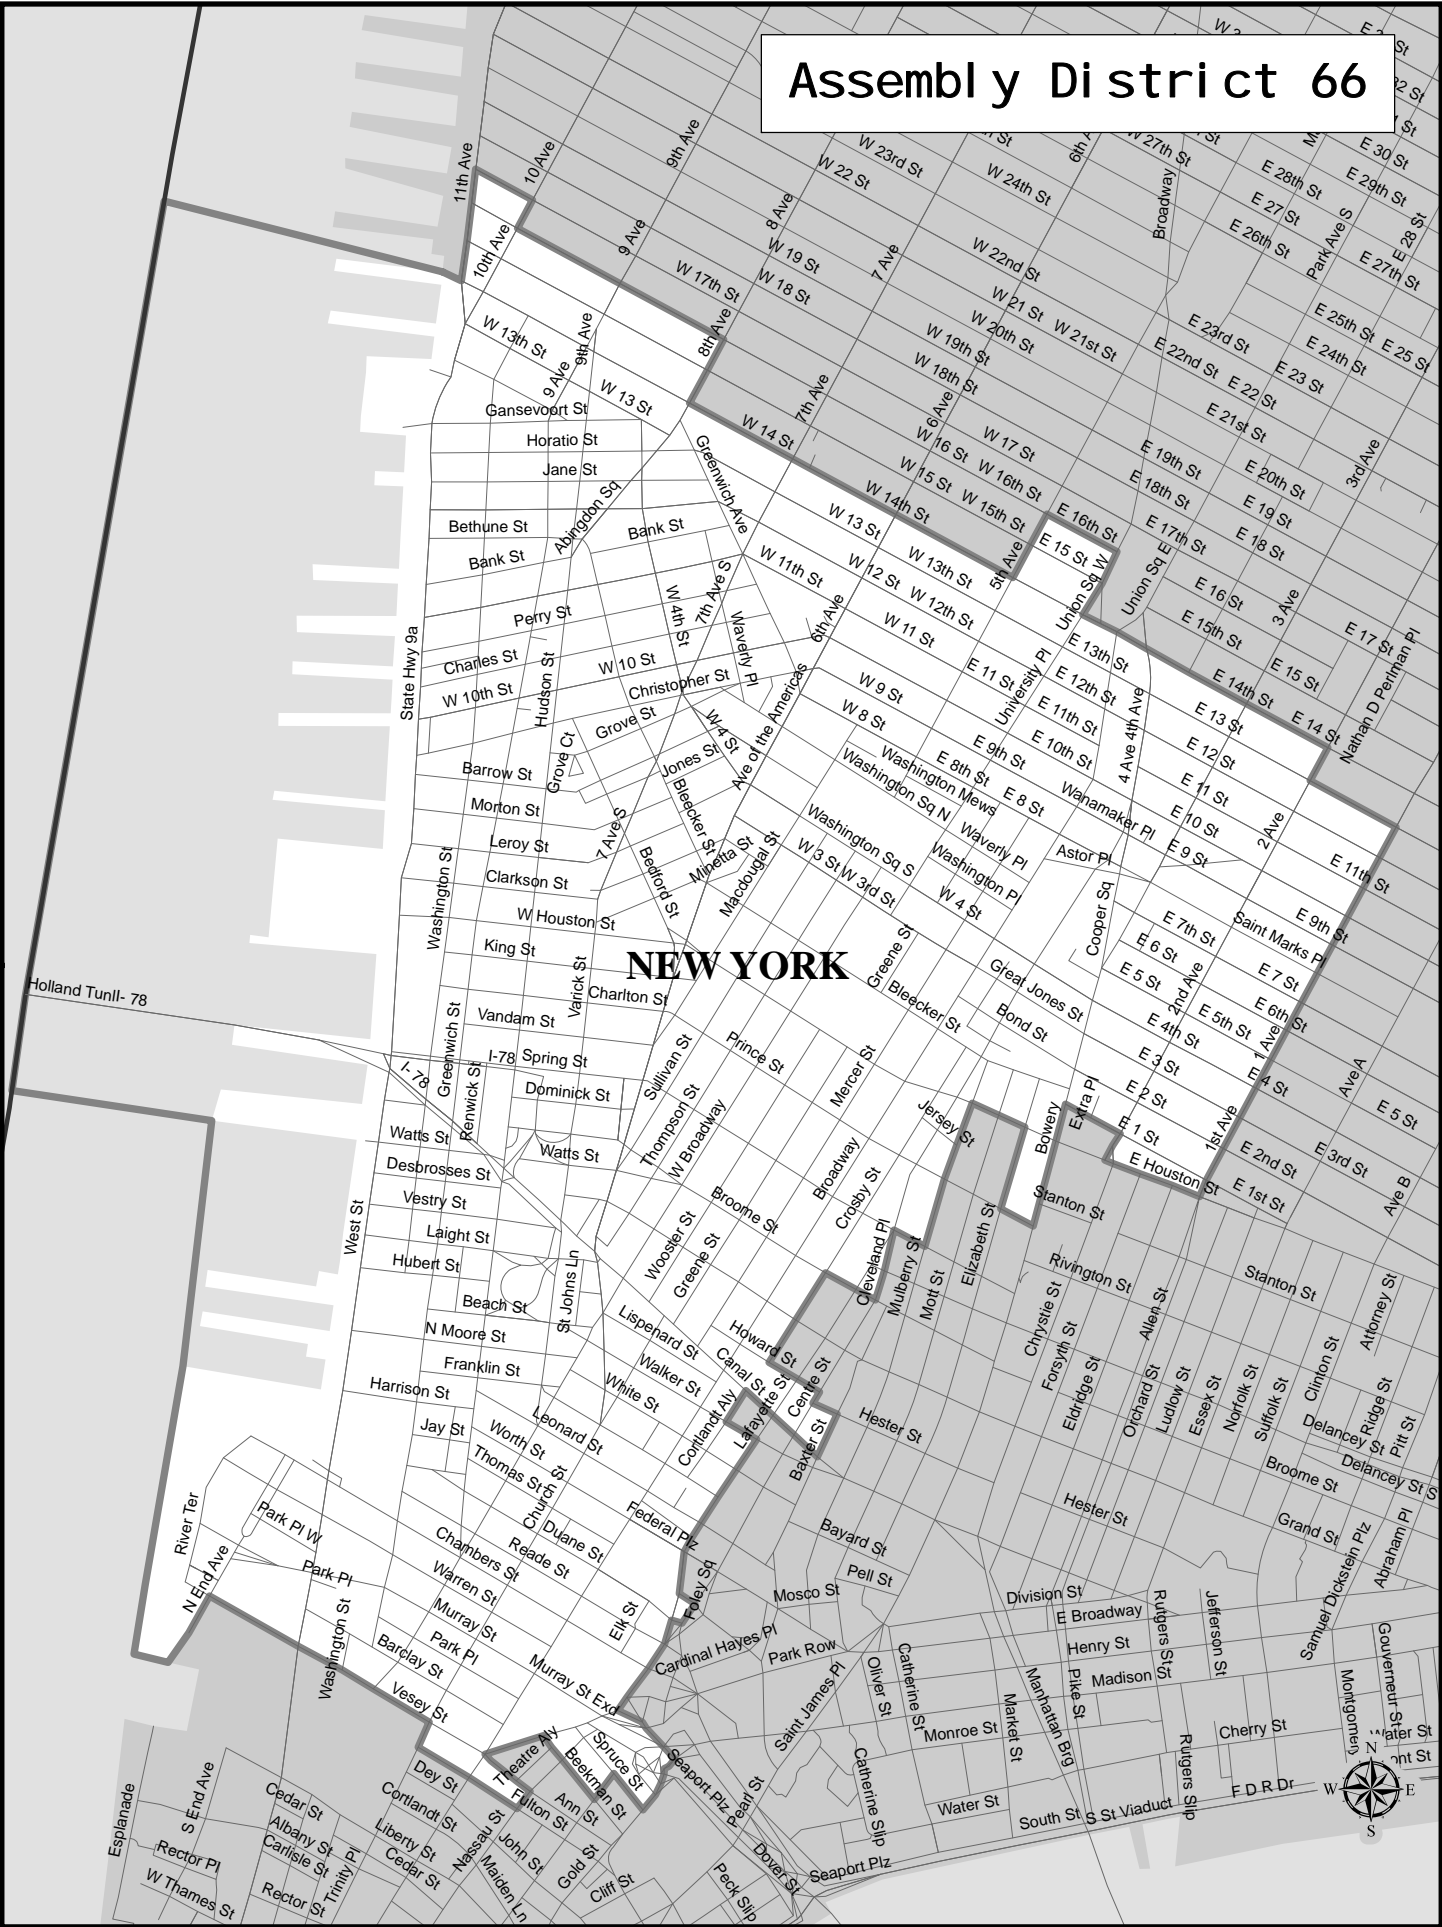

Assembly District 66

NEW YORK

Assembly District 66

Adjusted Total Population : 132,495
Deviation : 3,406
Deviation Percentage : 2.64

	NH White	NH Black	Hispanic	NH Asian	NH Amlnd	NH Hwn	NH Multi	NH Other	Unknown
Total	101,175	3,565	9,484	14,104	128	42	3,470	527	0
% of Total	76.36	2.69	7.16	10.64	0.10	0.03	2.62	0.40	0.00
Total 18+	91,887	3,327	8,350	13,093	122	41	2,422	395	0
% of 18+	76.80	2.78	6.98	10.94	0.10	0.03	2.02	0.33	0.00